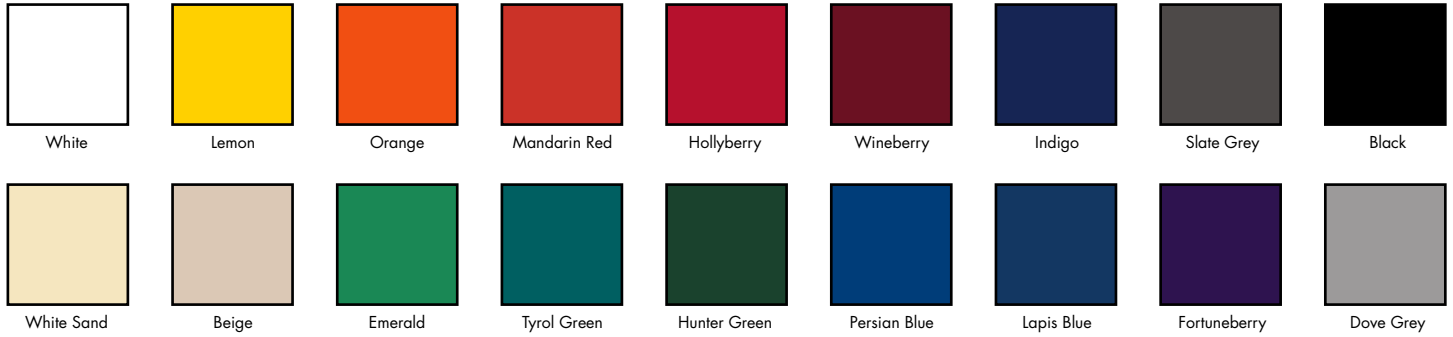

Laminate Colors

All solid color laminates are available in gloss or matte finishes. Naturals are either matte woodgrain and gloss marble only. Other laminate colors, naturals and metals are available upon request. Contact an AdMart representative for more information.

Solid Colors