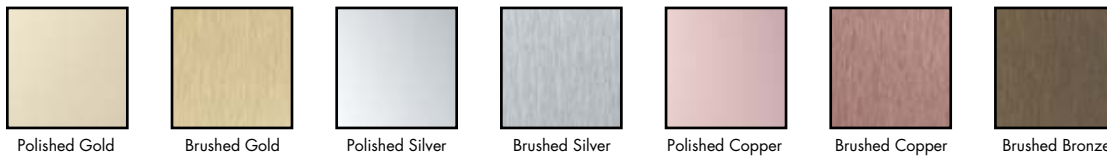

Paint Colors

Unless otherwise specified, paint finishes will be matte colors. Semi-gloss colors are available for a nominal production charge. Metallic colors are not available in matte or semi-gloss and are not recommended for large coverage areas. Custom color matching is available for an additional charge.

9 White	1429 Light Grey	1235 Warm Grey	717 Granite	2772 Canyon	50 Taupe	1073 Victorian Ecru	147 White Sand	49 Off White
2137 Beige	2428 Rose Pompeii	2998 Beigewood	900 Natural	892 Tan	183 Pale Yellow	18 Lemon	19 Marigold	20 Tangerine
636 Red	1702 Mandarin Red	1629 Oak Brown	184 Flesh	2081 Peach	1343 Orange	28 Warm Red	1962 Hollyberry	234 Crimson
2971 Burnt Orange	1258 Blush	209 Coral	13 Rose	51 Mauve	15 Grape	32 Brick	22 Teak	11 Pink
618 Rosemist	633 Raspberry	85 Magenta	1053 Purple	894 Wineberry	14 Lavender	492 Violet	16 Eggplant	2401 Fortuneberry
2091 Canyon Blue	23 Chocolate	1 Light Blue	820 Dresden Blue	682 Lapis Blue	604 Reflex Blue	829 Navy	55 Walnut	8 Turquoise
3 Cyan	759 Royal	2363 Persian Blue	34 Battleship	1609 Mahogany	401 Mint	6 Teal	1563 Tyrol Green	1488 Slate Blue
128 Slate Grey	24 Brown	2112 Silverpine	893 Emerald	47 Hunter Green	888 Moss	33 Dove Grey	35 Black	
Metallic Gold	Metallic Silver	Metallic Copper						

Laminate Colors

All solid color laminates are available in gloss or matte finishes. Naturals are either matte woodgrain and gloss marble only. Other laminate colors, naturals and metals are available upon request. Contact an AdMart representative for more information.

Solid Colors

Naturals

Metal

These color charts are only a representation of our standard offerings in paint and laminate colors. Actual paint and laminate colors will vary from these samples due to the inconsistencies of electronic and print reproduction.