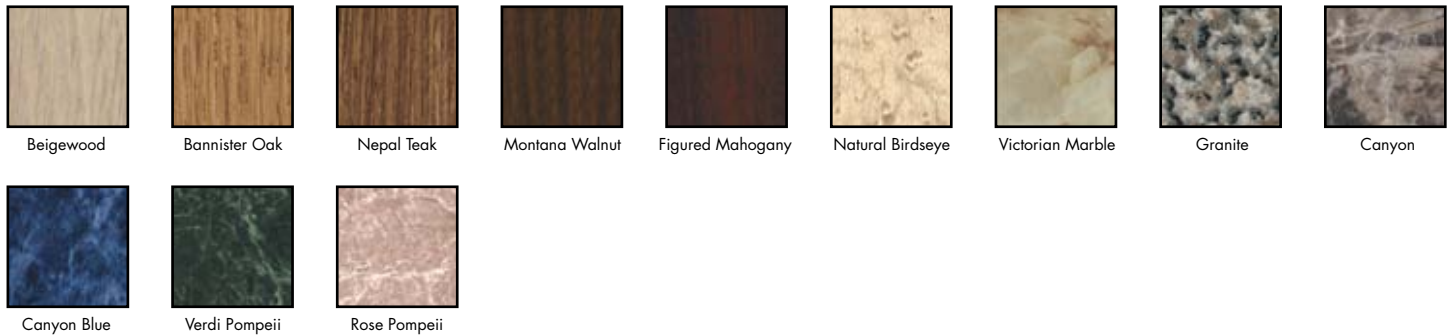

Paint Colors

Unless otherwise specified, paint finishes will be matte colors. Semi-gloss colors are available for a nominal production charge. Metallic colors are not available in matte or semi-gloss and are not recommended for large coverage areas. Custom color matching is available for an additional charge.

9 White	1429 Light Grey	1235 Warm Grey	717 Granite	2772 Canyon	50 Taupe	1073 Victorian Ecru	147 White Sand	49 Off White
2137 Beige	2428 Rose Pompeii	2998 Beigewood	900 Natural	892 Tan	183 Pale Yellow	18 Lemon	19 Marigold	20 Tangerine
636 Red	1702 Mandarin Red	1629 Oak Brown	184 Flesh	2081 Peach	1343 Orange	28 Warm Red	1962 Hollyberry	234 Crimson
2971 Burnt Orange	1258 Blush	209 Coral	13 Rose	51 Mauve	15 Grape	32 Brick	22 Teak	11 Pink
618 Rosemist	633 Raspberry	85 Magenta	1053 Purple	894 Wineberry	14 Lavender	492 Violet	16 Eggplant	2401 Fortuneberry
2091 Canyon Blue	23 Chocolate	1 Light Blue	820 Dresden Blue	682 Lapis Blue	604 Reflex Blue	829 Navy	55 Walnut	8 Turquoise
3 Cyan	759 Royal	2363 Persian Blue	34 Battleship	1609 Mahogany	401 Mint	6 Teal	1563 Tyrol Green	1488 Slate Blue
128 Slate Grey	24 Brown	2112 Silverpine	893 Emerald	47 Hunter Green	888 Moss	33 Dove Grey	35 Black	
Metallic Gold	Metallic Silver	Metallic Copper						

Laminate Colors

All solid color laminates are available in gloss or matte finishes. Naturals are either matte woodgrain and gloss marble only. Other laminate colors, naturals and metals are available upon request. Contact an AdMart representative for more information.

Solid Colors

Naturals

Metal

These color charts are only a representation of our standard offerings in paint and laminate colors. Actual paint and laminate colors will vary from these samples due to the inconsistencies of electronic and print reproduction.